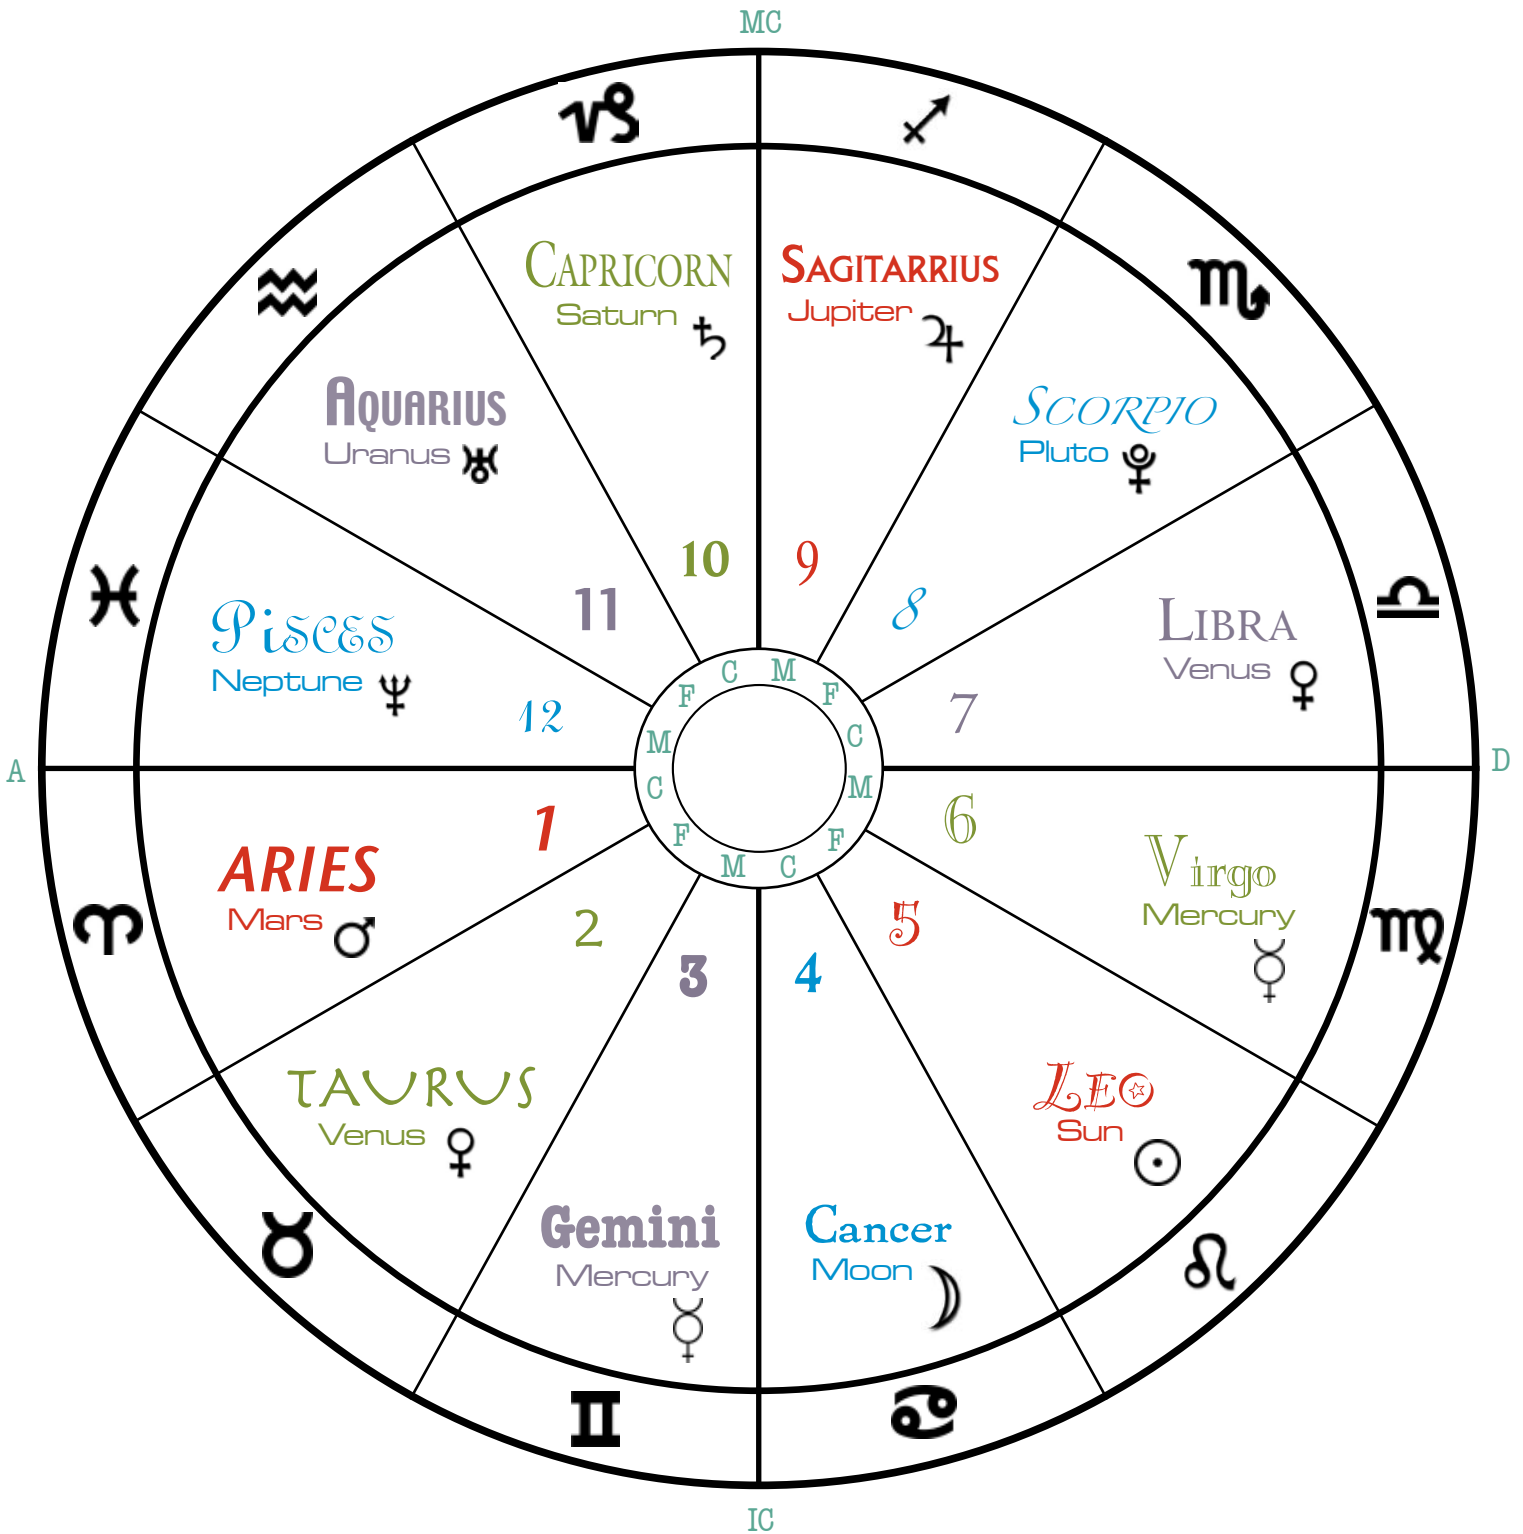

# The Natural Zodiac

<u>ELEMENTS</u>	<u>MODALITIES</u>	<u>ANGLES</u>
Fire	C = Cardinal	A = Ascendant
Earth	F = Fixed	IC = Nadir (Imum Coeli)
Air	M = Mutable	D = Descendant
Water		MC = Midheaven (Medium Coeli)